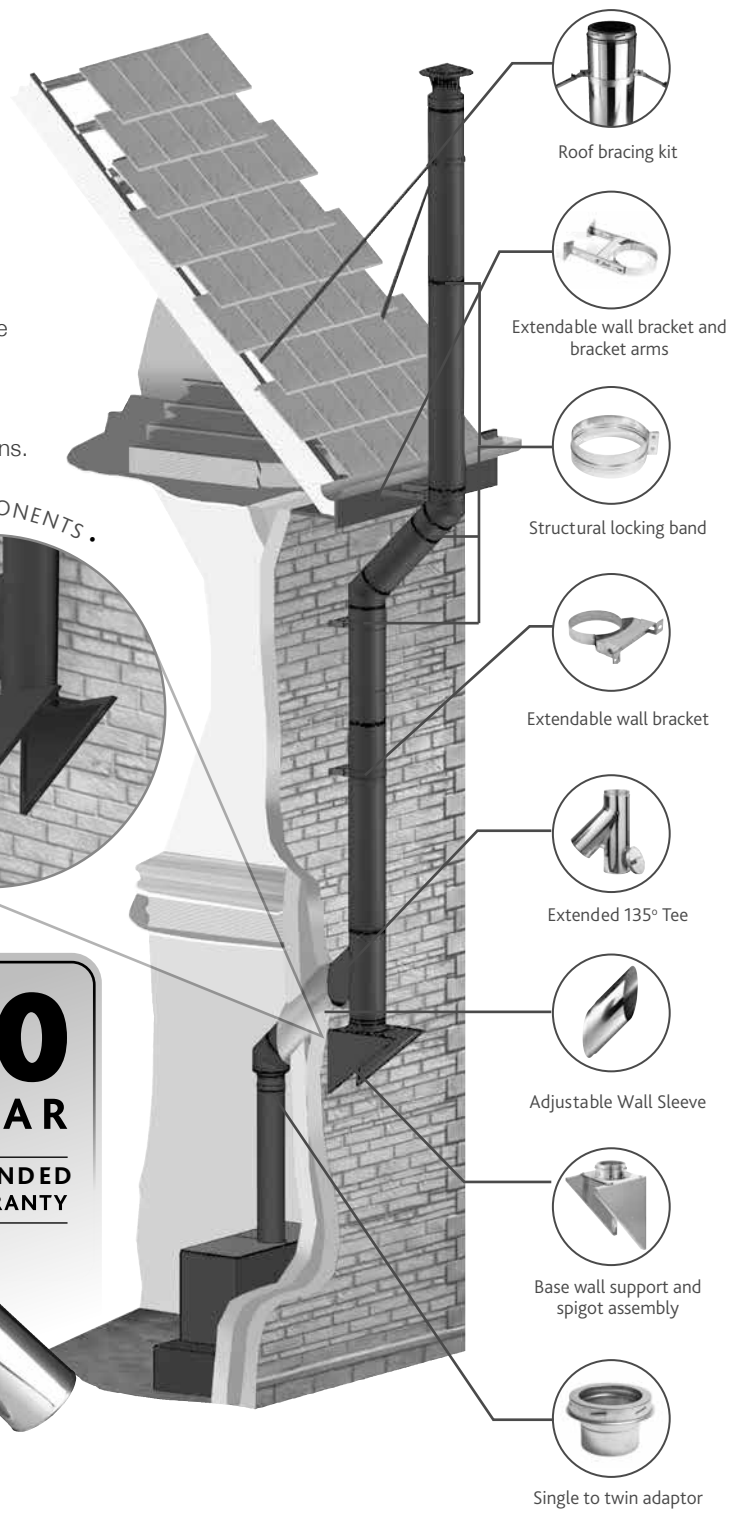

New Vitreous Enamel Flue Pipe Range

An improved range of vitreous enamel flue pipe is now available. This updated offering provides a more seamless and modern fitting than the previous range, with an improved connection to the appliance, and a far simplified portfolio.