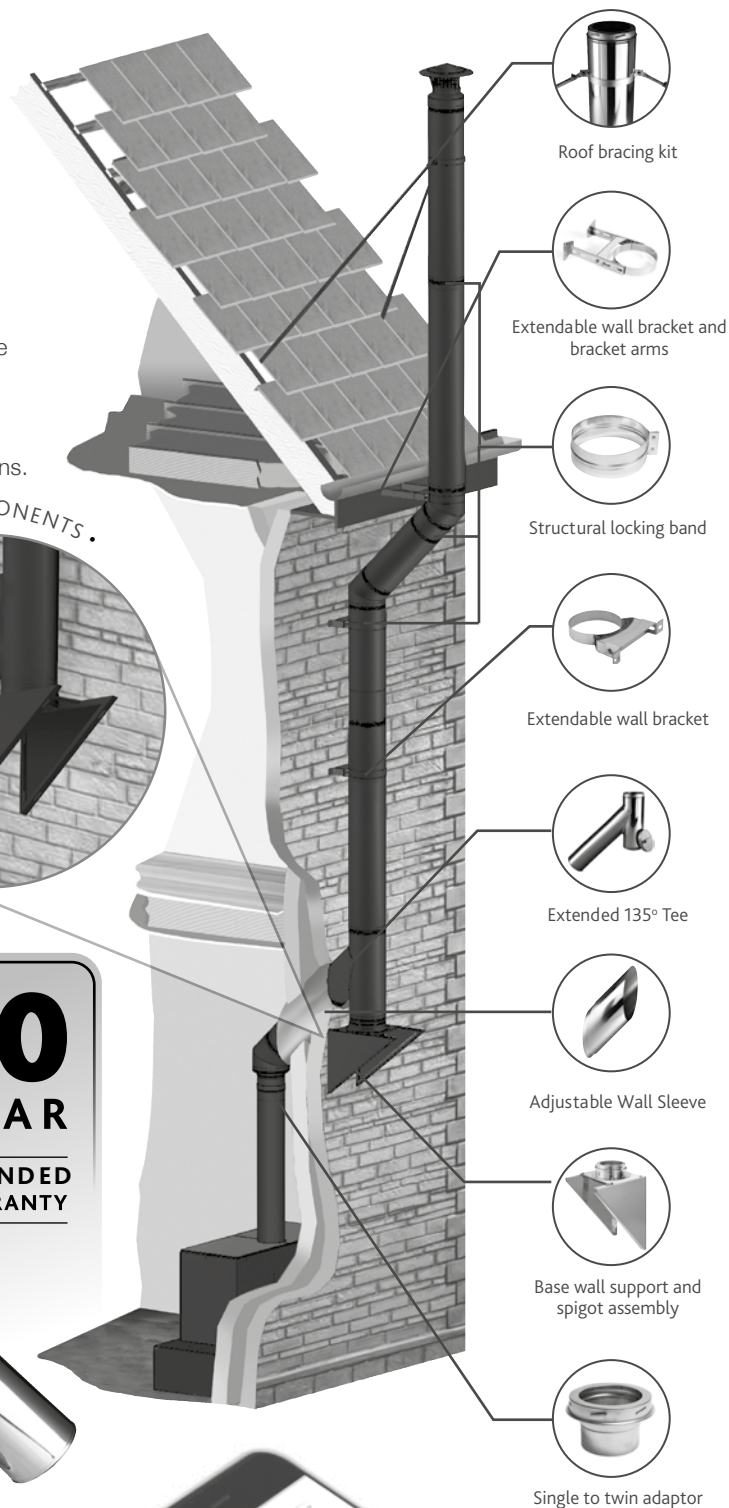

Over 450
Colours

**10
YEAR
EXTENDED
WARRANTY**

• INNOVATIVE TECHNICAL COMPONENTS •

XQ FlueDesigner™ App

Our bespoke FlueDesigner app is now available to download for Apple and Android mobile devices. This powerful app has been created for the exclusive use of our independent retailers and specifiers. For further details please see the Professional XQ™ brochure.