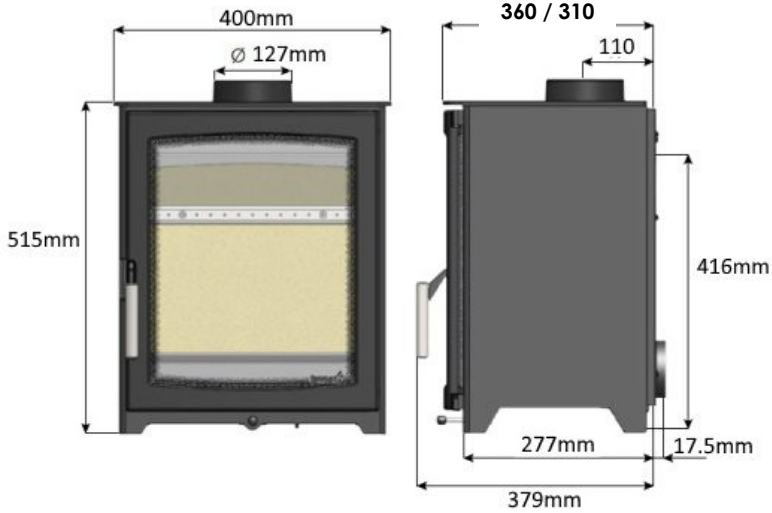

Stoves for small spaces

Hunters / Parkray Aspect 4 / 4 Compact

<https://www.charltonandjenrick.co.uk/products/stoves-2/fireline-4kw-stoves/>

**515 High x 400 Wide
x 360 / 310 Deep**

Fireline FX4

<https://www.hunterstoves.co.uk/product/aspect-4-compact-eco/>

**509 High x 396 Wide
x 242 Deep (279 max)**

Stovax Stockton 3

<https://www.stovax.com/stove-fire/stockton-wood-multi-fuel-stoves/stockton-3/>

**510 High x 389 Wide
x 291 Deep (363 max)**

[Salamander Hobbit: 460H x 302W x 272D]