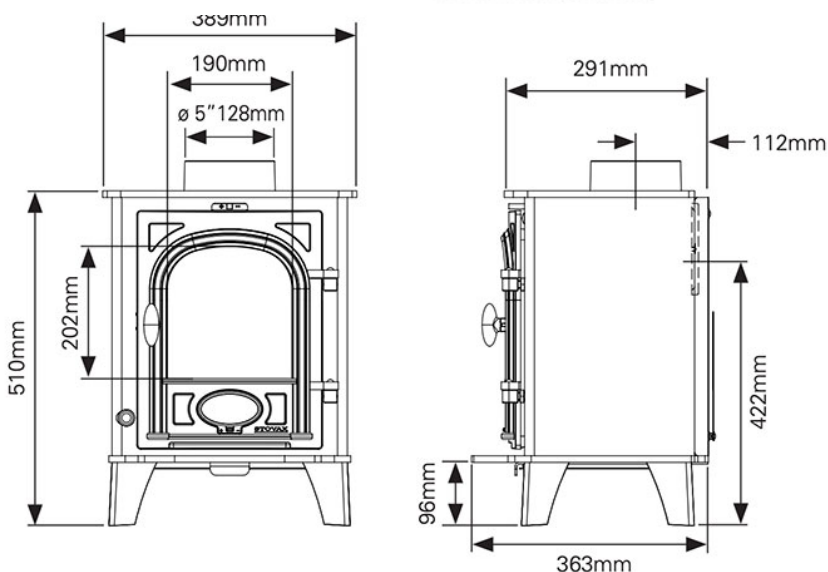

Stoves for small spaces

Hunters / Parkray Aspect 4 / 4 Compact

<https://www.charltonandjenrick.co.uk/products/stoves-2/fireline-4kw-stoves/>

**515 High x 400 Wide
x 360 / 310 Deep**

Fireline FX4

<https://www.hunterstoves.co.uk/product/aspect-4-compact-eco/>

**509 High x 396 Wide
x 242 Deep (279 max)**

Stovax Stockton 3

<https://www.stovax.com/stove-fire/stockton-wood-multi-fuel-stoves/stockton-3/>

**510 High x 389 Wide
x 291 Deep (363 max)**

[Salamander Hobbit: 460H x 302W x 272D]