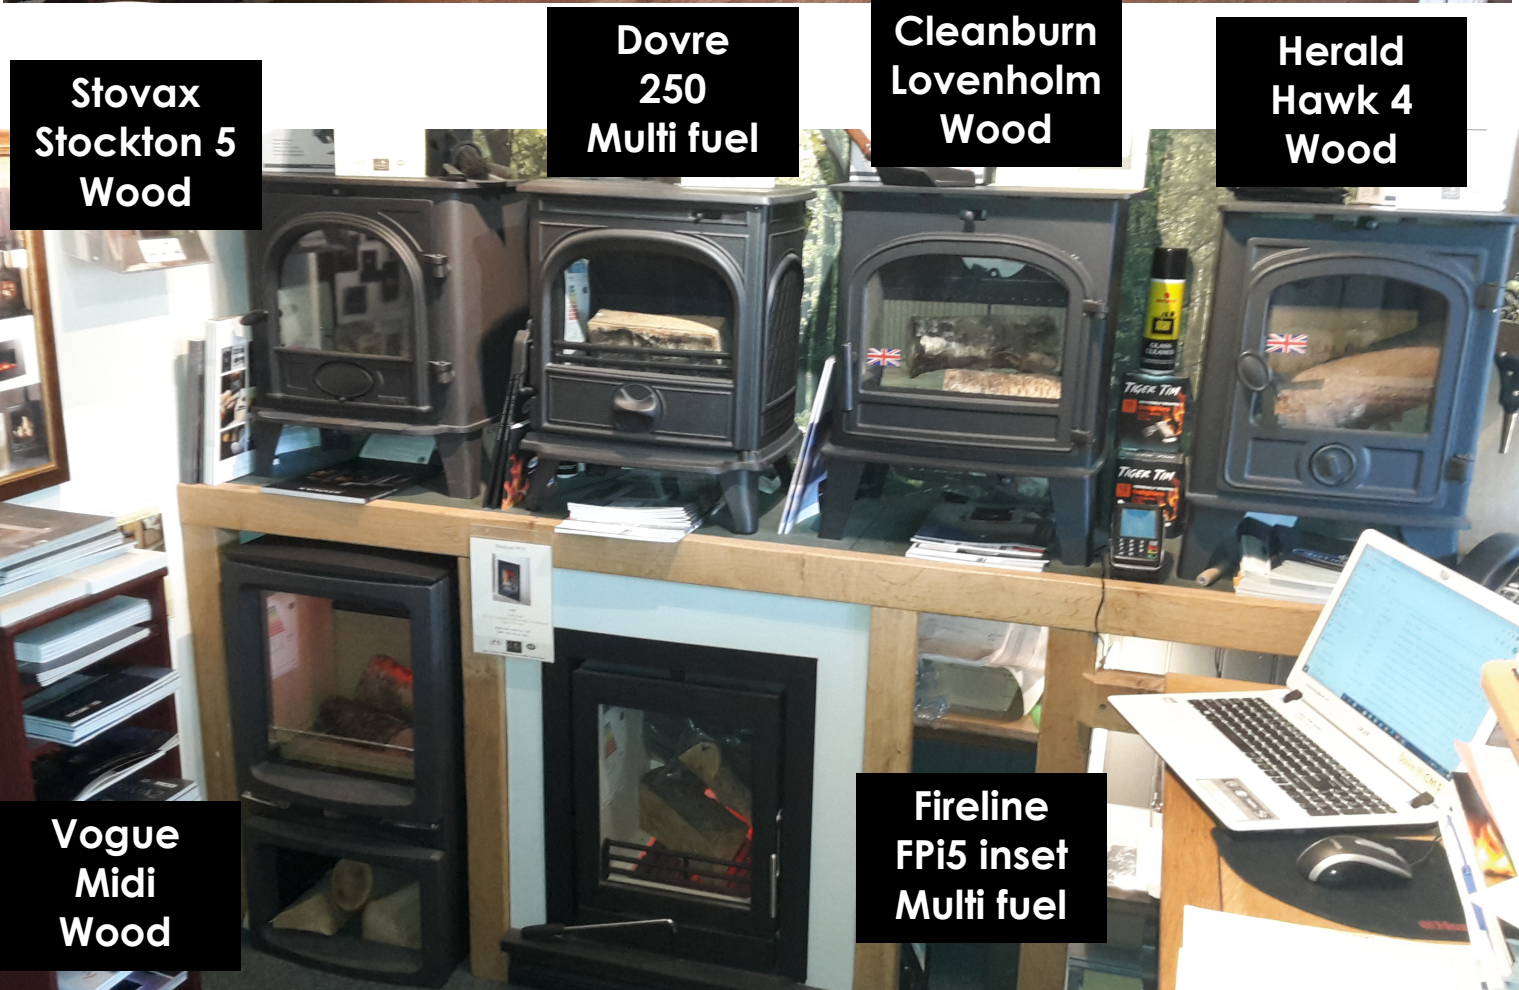

Tenterden Sept 2020

**Herald 4
2 Door
Wood**

**Contura
610G
Style**

**Stovax
Vision Medium
Wood**

**Heta
Ambition 5
Wood**

**Stovax
Stockton 5
Wood**

**Dovre
250
Multi fuel**

**Cleanburn
Lovenholm
Wood**

**Herald
Hawk 4
Wood**

**Vogue
Midi
Wood**

**Fireline
FPi5 inset
Multi fuel**

Tenterden Sept 2020